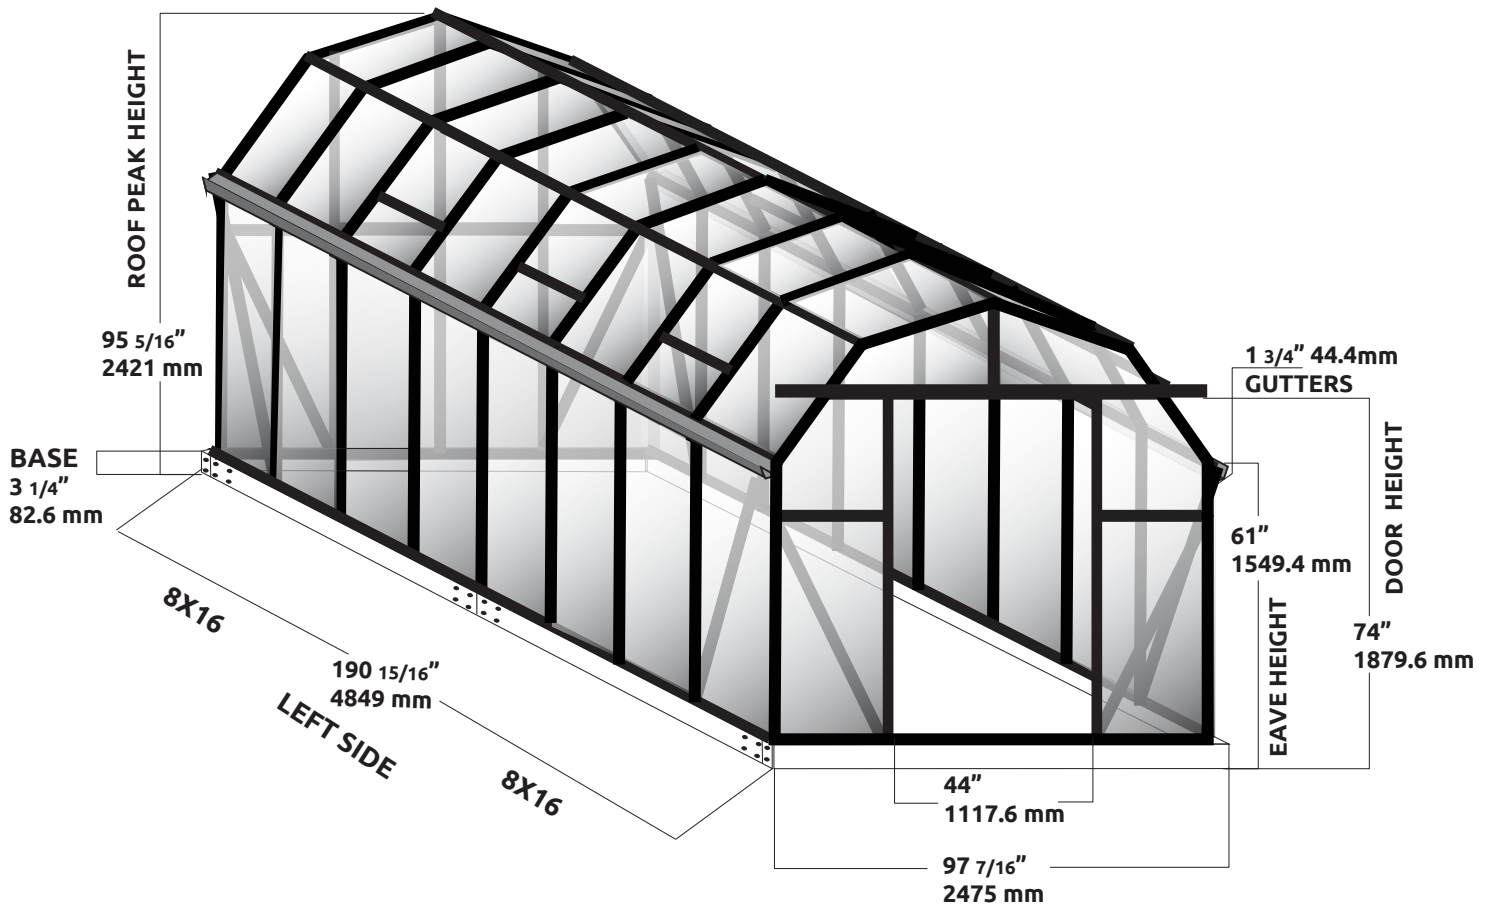

2015
GRANDIO GREENHOUSE DIMENSIONS
FOR 8X8 GRANDIO ELITE

2015 - 8x8 Elite

- 2 Roof Vents
- Snow Load Kit
- Rain Gutters
- Enhanced Extendable Base Kit

2015
GRANDIO GREENHOUSE DIMENSIONS
FOR 8X12 GRANDIO ELITE

2015 - 8x12 Elite

- 3 Roof Vents
- Enhanced Snow Load Kit
- Rain Gutters
- Enhanced Extendable Base Kit

**2015
GRANDIO GREENHOUSE DIMENSIONS
FOR 8X16 GRANDIO ELITE**

2015 - 8x16 Elite

- 4 Roof Vents
- Enhanced Snow Load Kit
- Rain Gutters
- Enhanced Extendable Base Kit

**2015
GRANDIO GREENHOUSE DIMENSIONS
FOR 8X20 GRANDIO ELITE**

2015 - 8x20 Elite

- 5 Roof Vents
- Enhanced Snow Load Kit
- Rain Gutters
- Enhanced Extendable Base Kit

**2015
GRANDIO GREENHOUSE DIMENSIONS
FOR 8X24 GRANDIO ELITE**

- 2015 - 8x24 Elite**
- 6 Roof Vents
 - Enhanced Snow Load Kit
 - Rain Gutters
 - Enhanced Extendable Base Kit