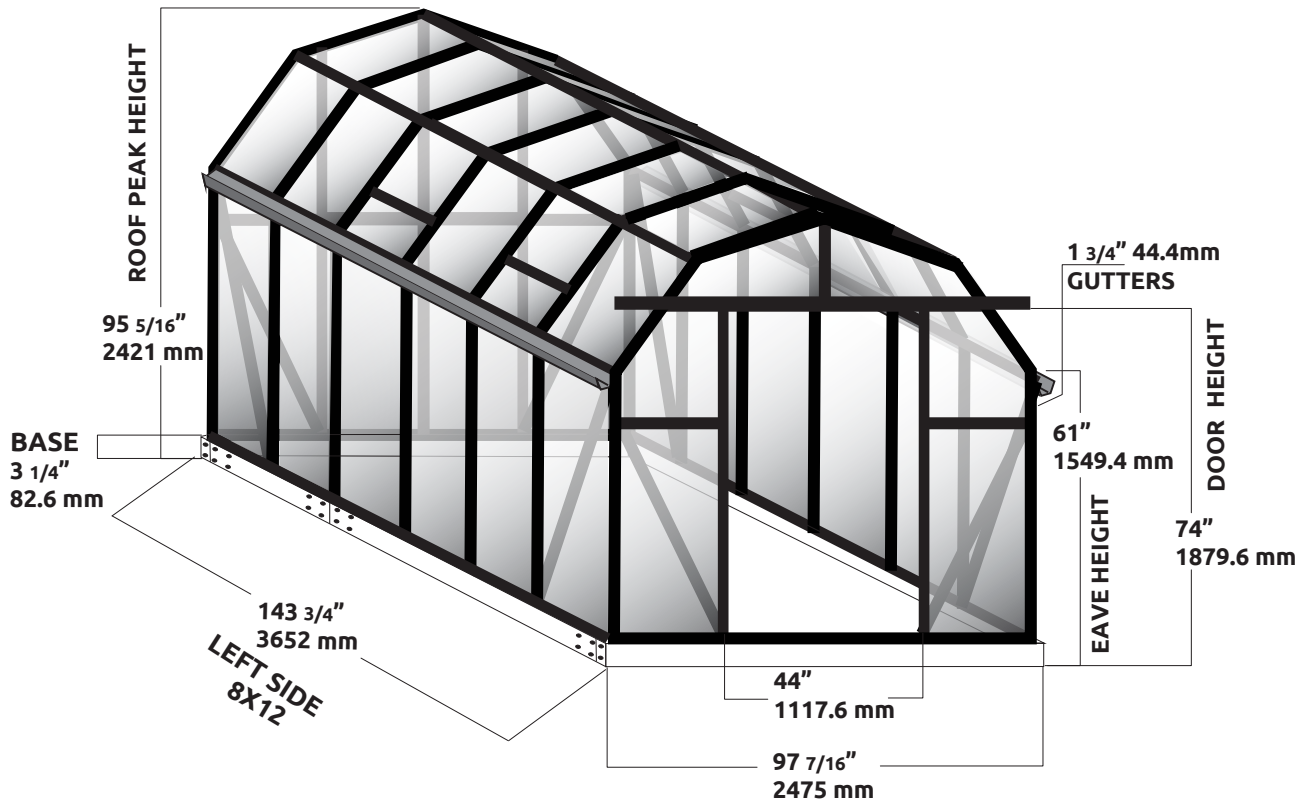

2015
GRANDIO GREENHOUSE DIMENSIONS
FOR 8X8 GRANDIO ELITE

2015 - 8x8 Elite

- 2 Roof Vents
- Snow Load Kit
- Rain Gutters
- Enhanced Extendable Base Kit

2015
GRANDIO GREENHOUSE DIMENSIONS
FOR 8X12 GRANDIO ELITE

2015 - 8x12 Elite

- 3 Roof Vents
- Enhanced Snow Load Kit
- Rain Gutters
- Enhanced Extendable Base Kit

**2015
GRANDIO GREENHOUSE DIMENSIONS
FOR 8X16 GRANDIO ELITE**

2015 - 8x16 Elite

- 4 Roof Vents
- Enhanced Snow Load Kit
- Rain Gutters
- Enhanced Extendable Base Kit

**2015
GRANDIO GREENHOUSE DIMENSIONS
FOR 8X20 GRANDIO ELITE**

2015 - 8x20 Elite

- 5 Roof Vents
- Enhanced Snow Load Kit
- Rain Gutters
- Enhanced Extendable Base Kit

**2015
GRANDIO GREENHOUSE DIMENSIONS
FOR 8X24 GRANDIO ELITE**

- 2015 - 8x24 Elite**
- 6 Roof Vents
 - Enhanced Snow Load Kit
 - Rain Gutters
 - Enhanced Extendable Base Kit