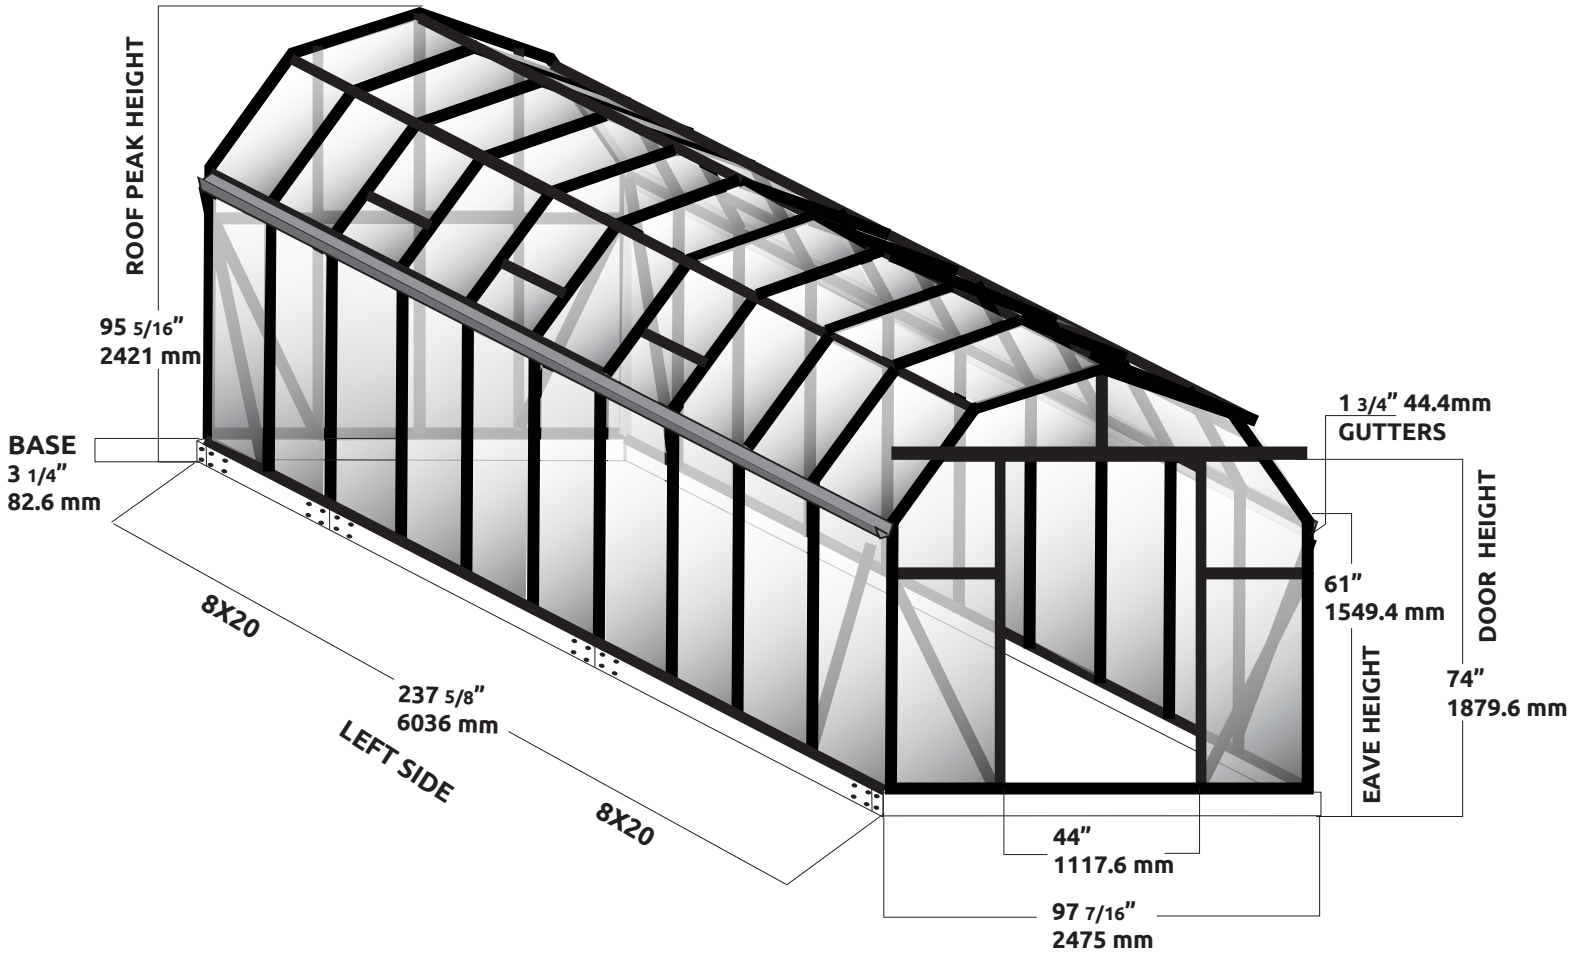

2015
GRANDIO GREENHOUSE DIMENSIONS
FOR 8X8 GRANDIO ELITE

2015 - 8x8 Elite

- 2 Roof Vents
- Snow Load Kit
- Rain Gutters
- Enhanced Extendable Base Kit

2015
GRANDIO GREENHOUSE DIMENSIONS
FOR 8X12 GRANDIO ELITE

2015 - 8x12 Elite

- 3 Roof Vents
- Enhanced Snow Load Kit
- Rain Gutters
- Enhanced Extendable Base Kit

**2015
GRANDIO GREENHOUSE DIMENSIONS
FOR 8X16 GRANDIO ELITE**

2015 - 8x16 Elite

- 4 Roof Vents
- Enhanced Snow Load Kit
- Rain Gutters
- Enhanced Extendable Base Kit

**2015
GRANDIO GREENHOUSE DIMENSIONS
FOR 8X20 GRANDIO ELITE**

2015 - 8x20 Elite

- 5 Roof Vents
- Enhanced Snow Load Kit
- Rain Gutters
- Enhanced Extendable Base Kit

**2015
GRANDIO GREENHOUSE DIMENSIONS
FOR 8X24 GRANDIO ELITE**

- 2015 - 8x24 Elite**
- 6 Roof Vents
 - Enhanced Snow Load Kit
 - Rain Gutters
 - Enhanced Extendable Base Kit