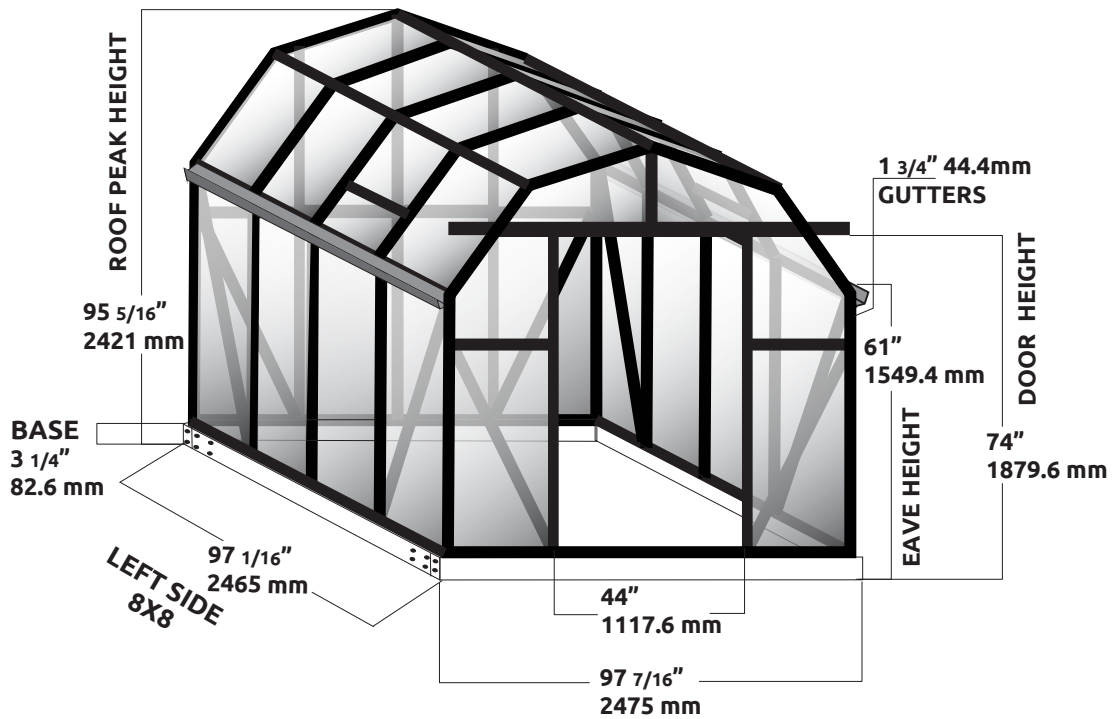

2015
GRANDIO GREENHOUSE DIMENSIONS
FOR 8X8 GRANDIO ELITE

2015 - 8x8 Elite

- 2 Roof Vents
- Snow Load Kit
- Rain Gutters
- Enhanced Extendable Base Kit

2015
GRANDIO GREENHOUSE DIMENSIONS
FOR 8X12 GRANDIO ELITE

2015 - 8x12 Elite

- 3 Roof Vents
- Enhanced Snow Load Kit
- Rain Gutters
- Enhanced Extendable Base Kit

**2015
GRANDIO GREENHOUSE DIMENSIONS
FOR 8X16 GRANDIO ELITE**

2015 - 8x16 Elite

- 4 Roof Vents
- Enhanced Snow Load Kit
- Rain Gutters
- Enhanced Extendable Base Kit

**2015
GRANDIO GREENHOUSE DIMENSIONS
FOR 8X20 GRANDIO ELITE**

2015 - 8x20 Elite

- 5 Roof Vents
- Enhanced Snow Load Kit
- Rain Gutters
- Enhanced Extendable Base Kit

**2015
GRANDIO GREENHOUSE DIMENSIONS
FOR 8X24 GRANDIO ELITE**

- 2015 - 8x24 Elite**
- 6 Roof Vents
 - Enhanced Snow Load Kit
 - Rain Gutters
 - Enhanced Extendable Base Kit